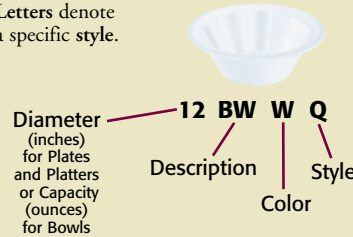

## Non-Laminated CONCORDE®

Stock Number	Description	Packing Bag	Case	Case Cube	Case Wt.
<b>White</b>					
3.5BWWC	3 1/2-4 oz. Bowl	125	1000	2.0	3.8
5BWWC	5-6 oz. Bowl	125	1000	2.3	4.7
12BWWC	10-12 oz. Bowl	125	1000	4.0	8.1
6PWC	6" Plate	125	1000	2.9	6.5
7PWC	7" Plate	125	1000	3.9	9.0
9PWC	9" Plate	125	500	3.5	7.7
9CPWC	9" Compartmented Plate	125	500	3.5	8.1
10PWC	10 1/4" Plate	125	500	4.6	12.3
10CPWC	10 1/4" Compartmented Plate	125	500	5.0	12.4
9PRWC	9" Platter	125	500	2.7	7.7
11PRWC	11" Platter	125	500	3.4	9.5

# Impact Plastic Dinnerware

Add elegance to any meal with Dart Famous Service impact plastic dinnerware. The glossy, china-like finish and rigid construction enhance food presentation. The non-absorbent, cut-resistant surface keeps sauces from soaking through. Decorative, yet functional, the rim design offers a sophisticated accent while providing for easy product separation. Famous Service also nests more closely than foam or conventional dinnerware, saving you money by reducing storage requirements.

**FAMOUS SERVICE®**

Stock Number	Description	Packing Bag	Case	Case Cube	Case Wt.
<b>White</b>					
4BWWF	3 1/2-4 oz. Bowl	125	1000	0.6	9.6
5BWWF	5-6 oz. Bowl	125	1000	0.7	10.7
12BWWF	10-12 oz. Bowl	125	1000	1.2	16.6
6PWF	6" Plate	125	1000	1.0	14.9
7PWF	7" Plate	125	1000	1.2	18.1
9PWF	9" Plate	125	500	1.0	17.1
9CPWF	9" Compartmented Plate	125	500	1.0	17.6
10PWF	10 1/4" Plate	125	500	1.3	23.8
10CPWF	10 1/4" Compartmented Plate	125	500	1.3	23.9
11PRWF	11" Platter	125	500	1.3	23.1

## Stock Number Legend:

Numbers denote size.

Letters denote a specific style.